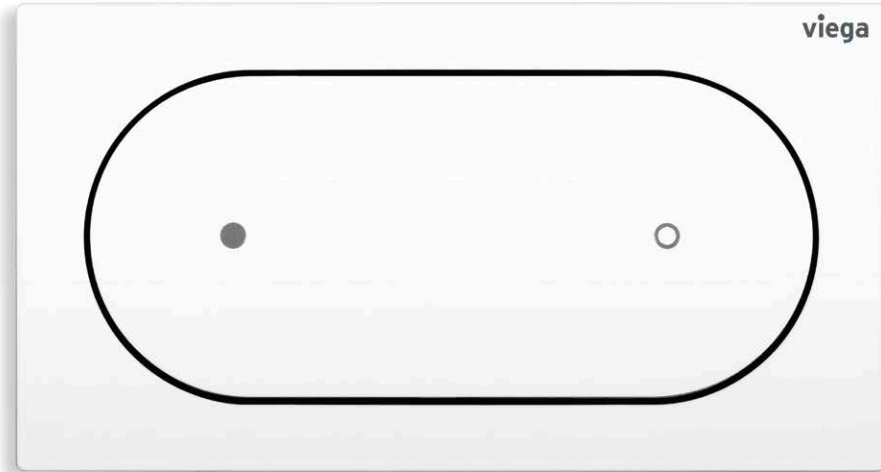

Alpine white plastic

Visign for More 200 and Visign for Style 23

SMARTLY REMOTE.

Whether from round the corner, from the opposite wall or from a piece of furniture nearby: With Visign for Style 23 and Visign for More 200 you actuate the flush wherever it is most convenient – and at the same time you benefit from maximum design flexibility.